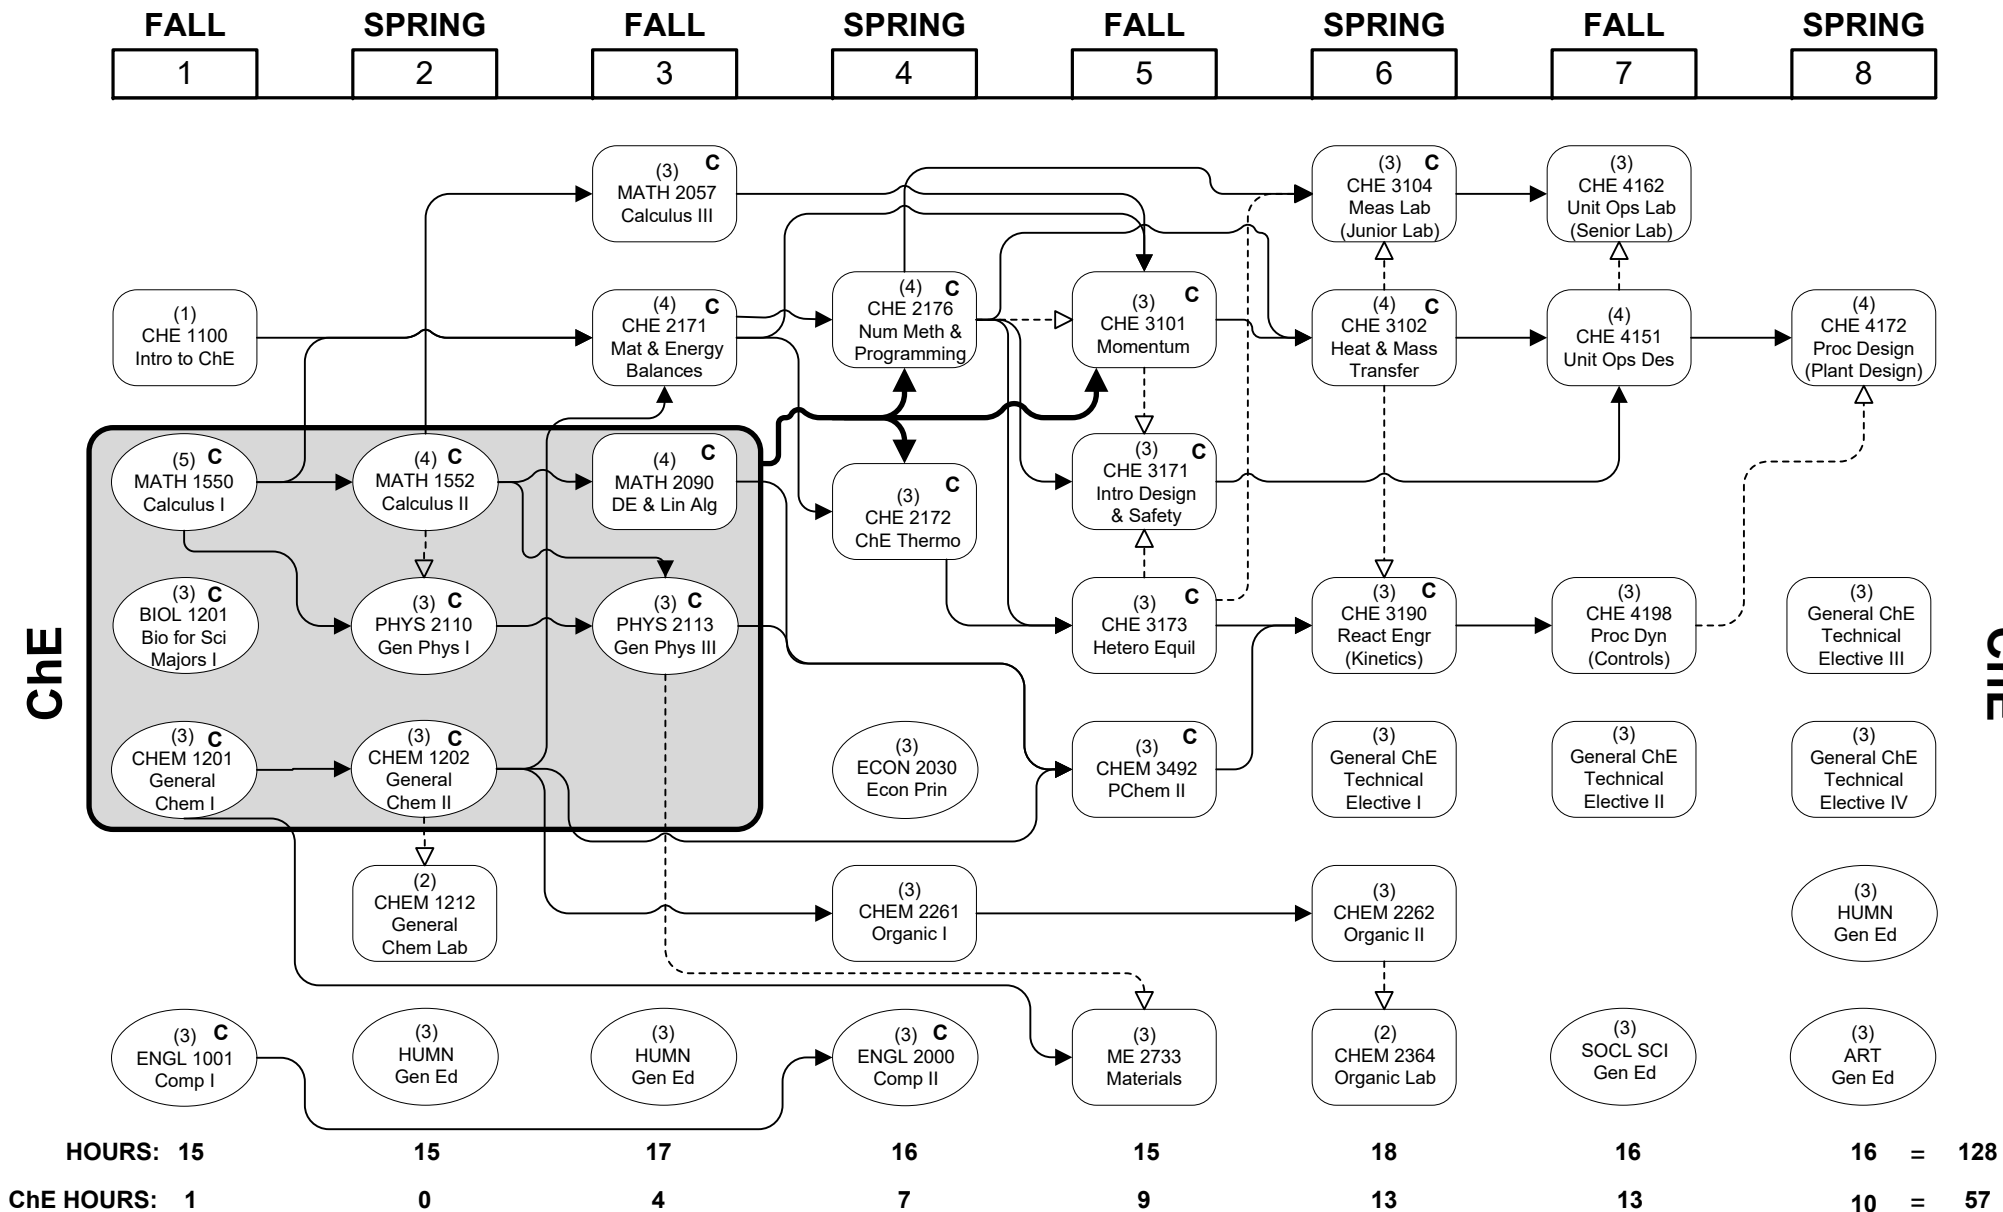

TOTAL HOURS = 128

ChE Flowchart

FLOWCHART LEGEND

- Credit required
- - - - -> Credit or registration required

General Education - See 2026-2027 General Catalog

C Students must earn a "C" or better in these courses to earn a passing grade and before registering for any subsequent course that requires one or more as a prerequisite

A grade of "C" or better is required in BIOL 1201, CHEM 1201, CHEM 1202, MATH 1550, MATH 1552, MATH 2090, PHYS 2110, and PHYS 2113 prior to enrolling in CHE 2172, CHE 2176, or CHE 3101.