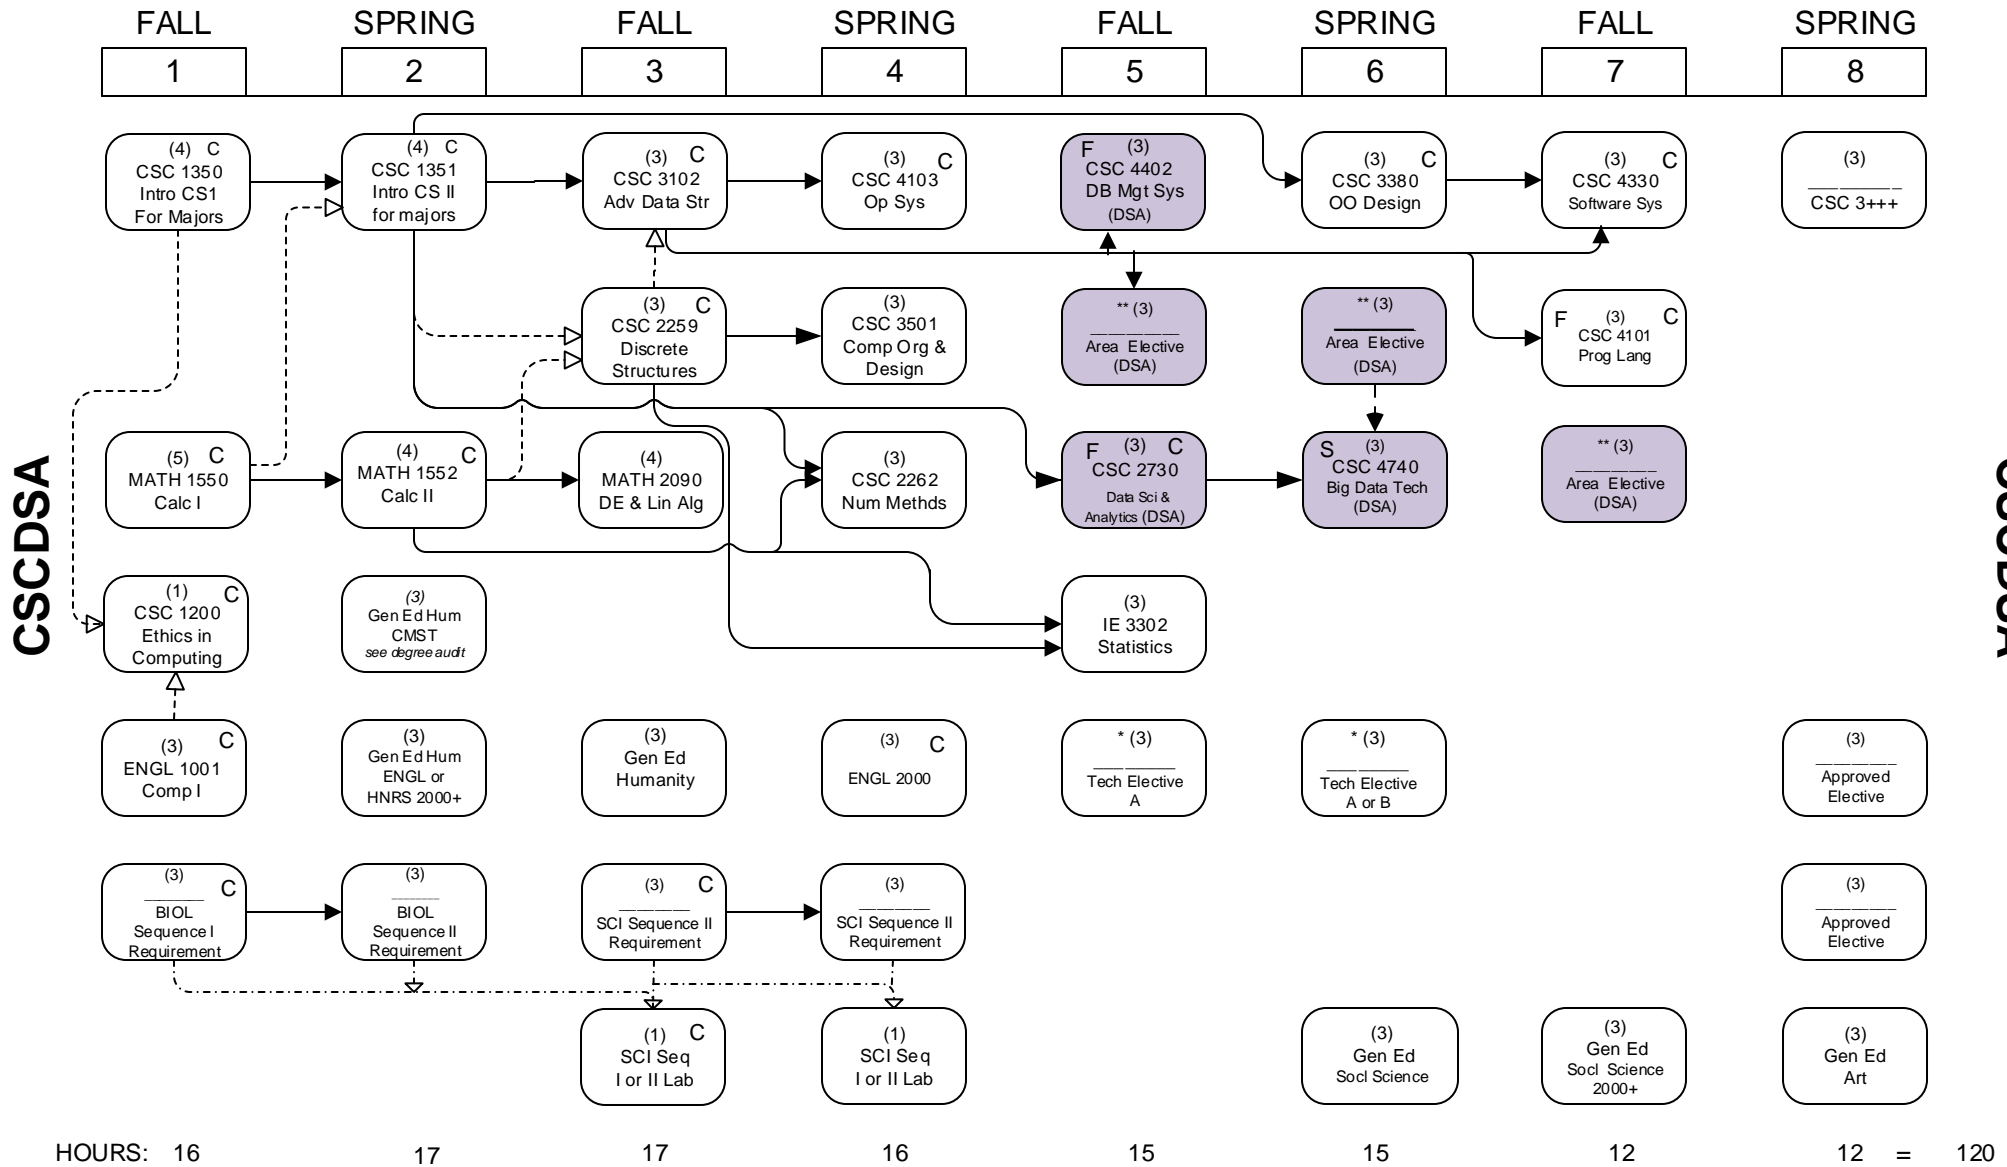

COMPUTER SCIENCE

→ Credit required

- - - - -> Credit or registration required

- - - - -> Two hours of science lab is required and must be with either science sequence

FLOWCHART LEGEND

C Grade of "C" or better required BEFORE enrolling in next course in the sequence.

Gen Ed General Education; see 2016-2017 General Catalog

* See CSC & E Division for approved list and substitutions; in general,
Group A: STEM 2000 level and above;
Group B: AVATAR DM Art-track electives

** Pre-approved concentration area electives: No more than 2 courses (6 hours) from the same department. CSC 4501, 4512, 4610; EE 3150; IE 3302; ISDS 3105, 4118, 4141; MATH 3355, 4024, 4025; other electives subject to approval