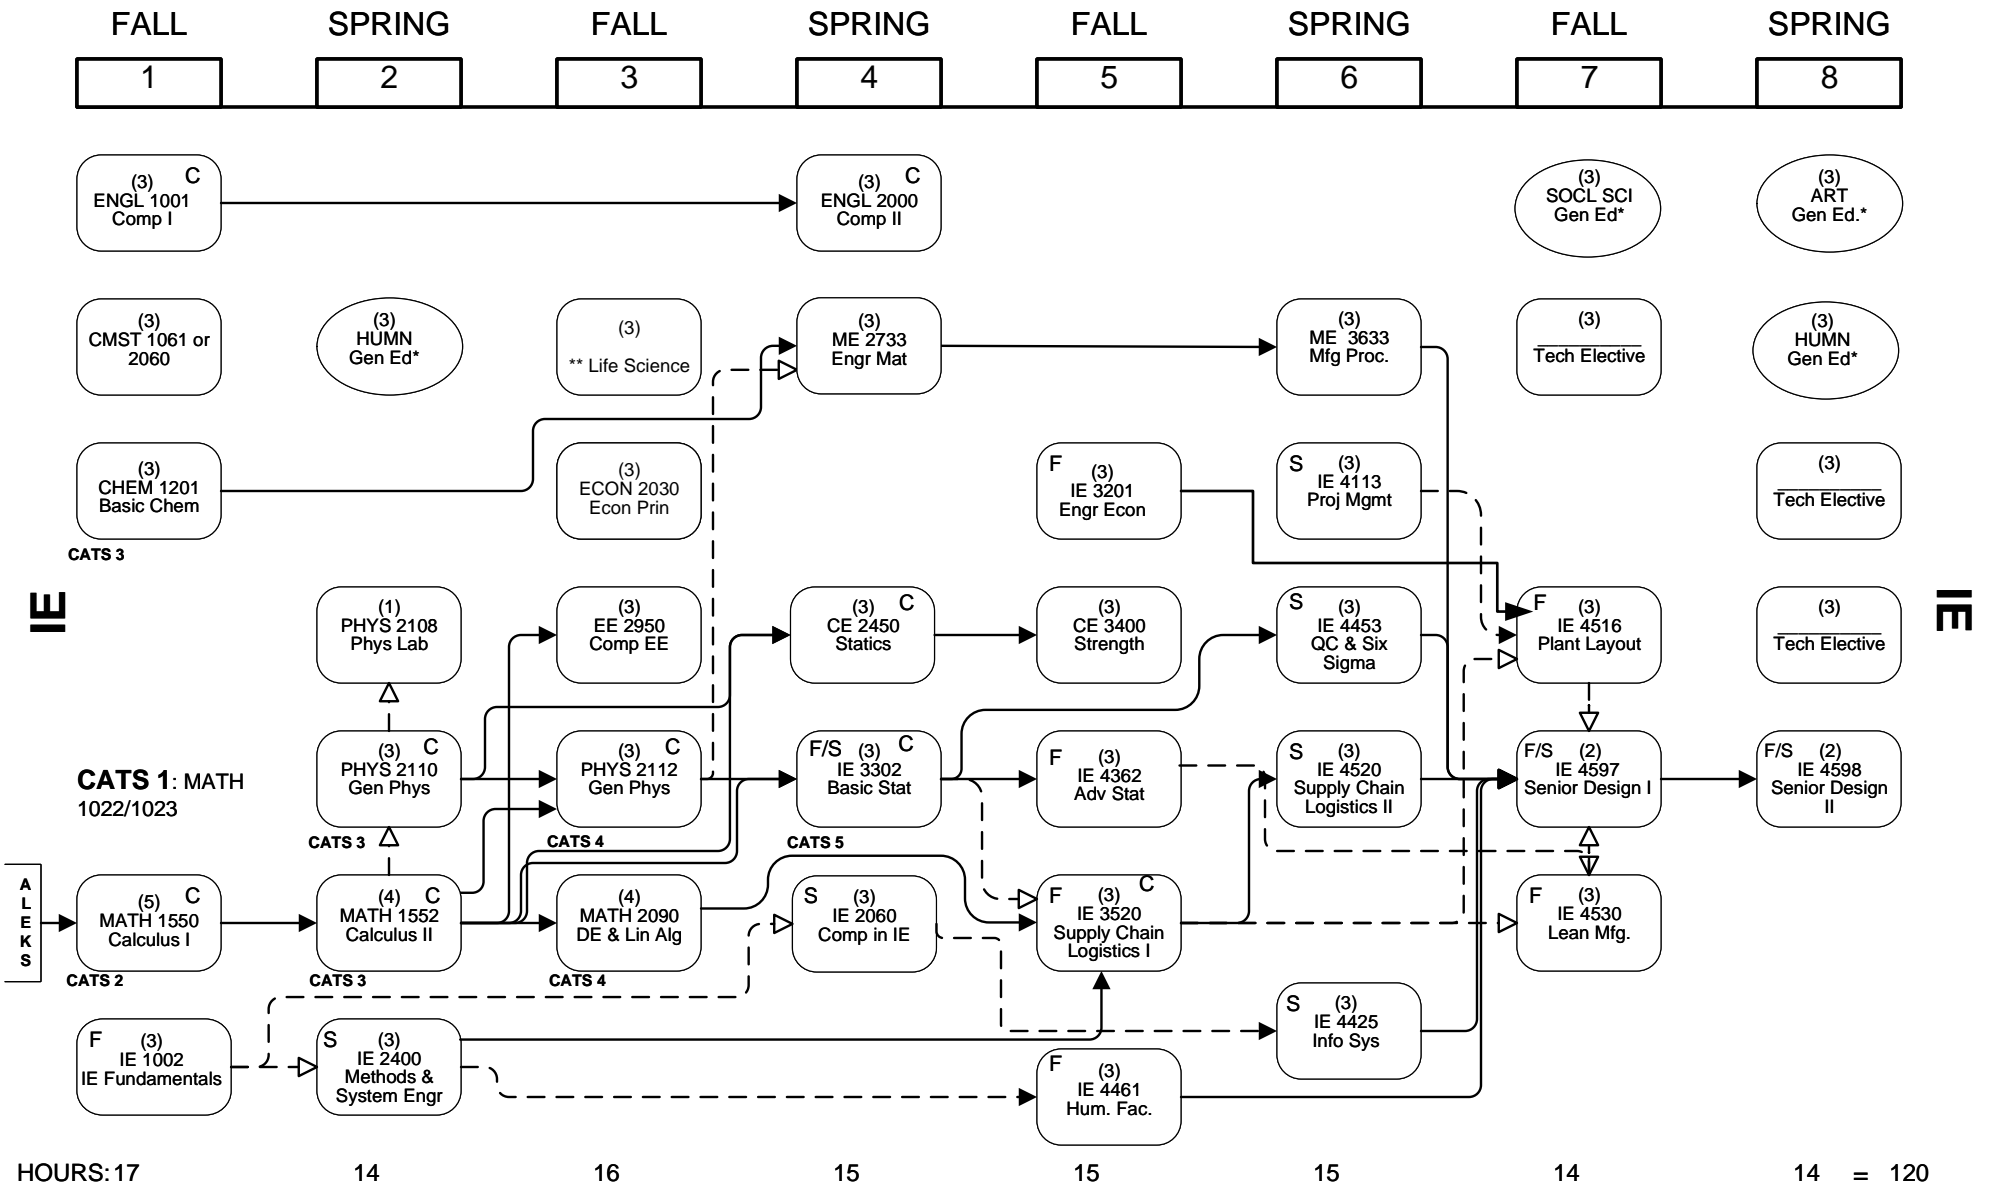

TOTAL HOURS = 120

INDUSTRIAL ENGINEERING

2022-2023

———> Credit required
 - - - -> Credit or registration required
 C Grade of "C" or better required BEFORE moving on to one or more following courses
 Gen Ed General Education - See 2022-2023 General Catalog

FLOWCHART LEGEND

IE Electives must be from approved electives list, available in the IE office or on the IE website <http://www.lsu.edu/eng/mie/>
 **IE4597/4598 may only be taken in the last two graduating semesters. Up to two of the four pre-requisites for IE4597 (IE 4425, 4453, 4461, & 4520) may be taken as co-requisites with IE4597.
 ** Approved Life Sciences – BIOL 1001/1011/1201, ENVS 1126/2126, HORT 2050/2061, AGRI 1005, AGRO 1001, OCS 2050, or RNR 1001.

Office: 3261C Patrick F Taylor Hall
<http://www.lsu.edu/eng/mie/>
 F Course taught in fall only
 S Course taught in spring only
 CATS # Critical Semester Requirements
 * IE students must also meet the GLOBAL KNOWLEDGE requirement. See the requirements sheet at <http://www.lsu.edu/eng/mie/>. Rev. 7/18/2022